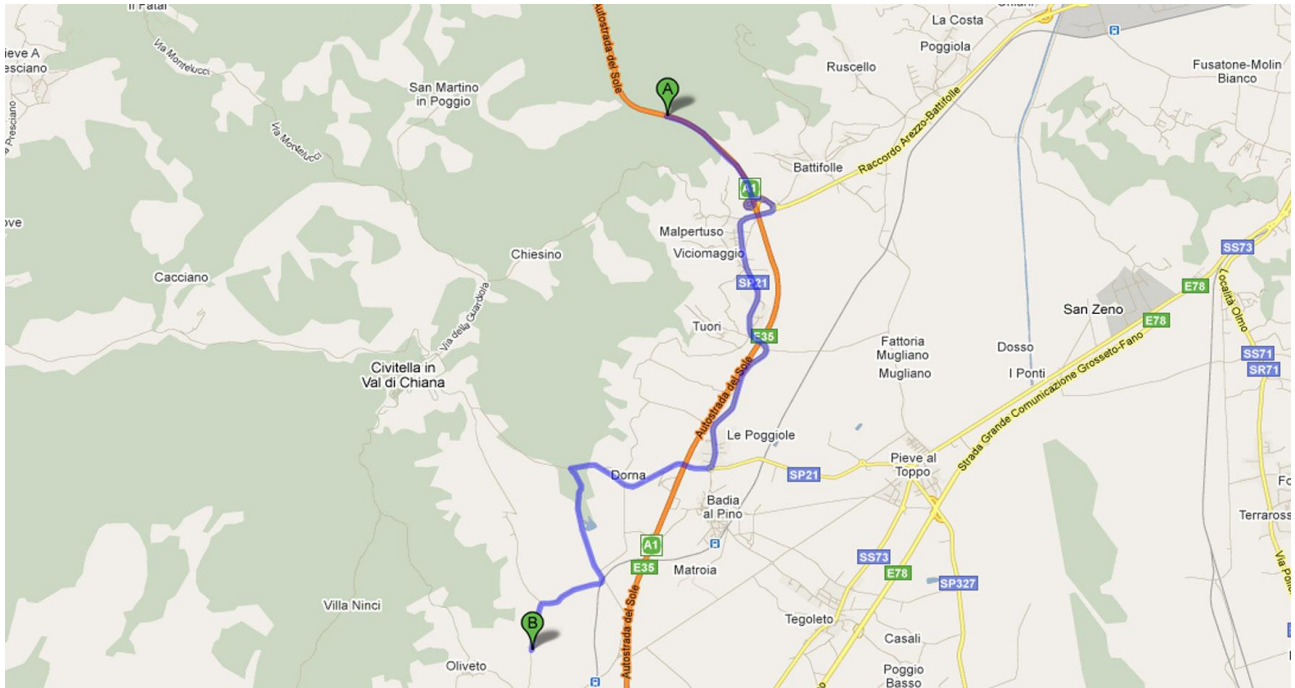

HOW TO REACH US COMING FROM FLORENCE

1. Drive **south** from **A1** towards the **Arezzo Exit**

2. Take the **Arezzo** exit towards **Via Pescaiola/SP21**
Almost 1 min

3. Drive **right** at the cross-road, follow the sign towards **Viciomaggio/Badia al Pino/Tegoleto/Civitella in Val di Chiana/Pieve al Toppo** and enter in **Via Pescaiola/SP21** 400 m
Keep driving along the SP21 **400 m (total)**

4. Keep driving along **Via di Pescaiola in Località Viciomaggio** 1,6 km
Almost 1 min **2,0 km (total)**

5. Keep driving along **Via di Pescaiola in Località Tuori/SP21** 25 m
Keep driving along the SP21 - Almost 4 min **2,1 km (total)**

6. At the roundabout take the first exit to **Via di Pescaiola in Località Badia al Pino/SP21** 240 m
Keep driving along the SP21 - Almost 2 min **2,4 km (total)**

7. Drive **left** in **SP22** 950 m
Almost 2 min **3,3 km (total)**

8. Drive **right** towards **Via delle Montalbe** 1,3 km
Almost 1 min **4,6 km (total)**

9. Drive **left** in **Via delle Montalbe** 2,4 km
7,0 km (total)