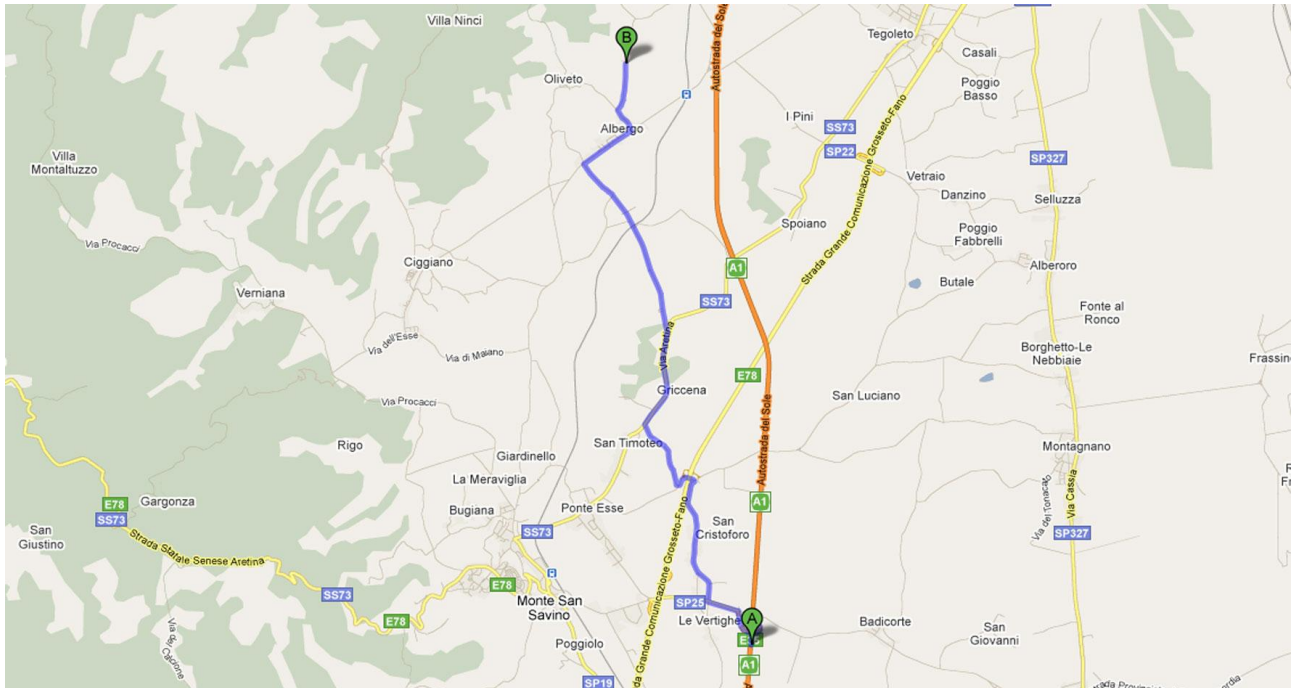

HOW TO REACH US COMING FROM ROME

1. Drive **north** from **A1** towards the **Monte San Savino Exit**

2. Take the **Monte San Savino** exit towards **Via Santa Maria delle Vertighe/SP25** - Almost 1 min

3. Drive **left** at the cross-road, follow the sign towards **Monte San Savino/Lucignano/Arezzo/SP25/Siena** **10 m (total)**

4. Drive **left** in **Via Santa Maria delle Vertighe/SP25** Keep driving along the SP25 - Almost 1 min **410 m (total)**

5. Drive **right** in **Strada Provinciale delle Vertighe/SP55** Keep driving along the SP55 - Almost 2 min **2,0 km (total)**

6. Drive **left** and keep driving along the **SP55** (direction **Siena/Monte S. Savino**) **2,1 km (total)**

13. Take the first street **on your right** in correspondence to **Via delle Montalbe** **8,1 km (total)**